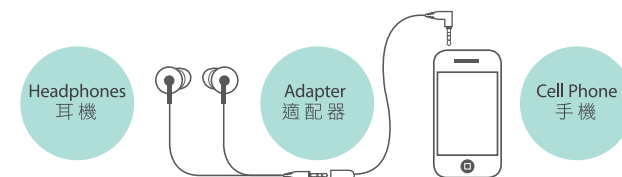

入耳式耳機

Superlux® 舒伯樂

Specifications

Type
Dynamic, in-ear

Driver
Ø13.5 mm, neodymium

Sensitivity
103 dB SPL (1 mW)

Frequency Response
20-20,000 Hz

Max. Input Power
50 mW

Rated Impedance
16 Ω (Copper-coated aluminum wire)

Cables
1.2-meter (3.9 ft.)

Connector
Gold plated stereo mini plug

Net Weight
16 g (0.56 oz)

規格

型式
動圈、入耳式

驅動單元
13.5 mm, 釹鐵

靈敏度
103 dB SPL (1 mW)

頻率響應
20-20,000 Hz

最大輸入功率
50 mW

額定阻抗
16 Ω (銅包鋁線)

線長
1.2米

接頭
鍍金立體3.5 mm 接頭

淨重
16 g (0.56 oz)

Accessories Furnished

Convenient carrying case
Ear adapter, black, large, 1 pair
Ear adapter, grey, medium, 1 pair
Ear adapter, white, small, 1 pair, already mounted on headphones

隨貨附件

便攜盒
一對大耳套 (黑色)
一對中耳套 (灰色)
一對小耳套 (白色) 已裝在耳機上

Optional Accessories

Music Phone Adapters
E901P / 3.5, a 3.5mm, 4-pin plug
E901P / 2.5, a 2.5mm, 4-pin plug

選購配件

音樂手機適配器
E901P / 3.5
E901P / 2.5

This accessory adds a concealed microphone to your Superlux earphones for music cell phones, and the microphone is tuned to enhance intelligibility with a boost from 2 kHz to 5 kHz to enable clear conversations even in noisy environments. The control button for sending/ending calls allows you to switch easily between music and calls. There are 2 plug sizes, 2.5 mm and 3.5 mm to match your music cell phone.

E901P / 3.5:

3.5 mm 4-pin plug, 90 cm long, compatible with Apple iPhone and Blackberry Curve

E901P / 2.5:

2.5 mm 4-pin plug, 90 cm long, compatible with mobile phones with a 4-pin, 2.5 mm headset jack