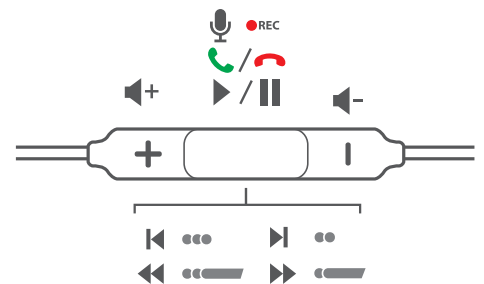

HD385 In-Ear Headphones

HD385i Headphones with in-line control and mic for smartphones

Both the HD385 and HD385i, featuring metallic color, deliver a crystal-clear and balanced sound profile that presents the detailed character and richness of each instruments. Great for most kinds of music, they are ideal for capturing those sweet vocal sounds. Each of them has a comfortable, personalized fit with superior noise isolation to ensure your complete enjoyment of the music. The HD385i is a headset with HD385 Headphones plus microphone and smart remote control, designed for iDevice and smartphones.

- Powerful Neodymium magnet for superior sound
- 13.5 mm driver for wide and flat frequency response and studio quality sound
- Three sizes of ear adapters for a truly comfortable fit
- Convenient soft carrying pouch is included
- HD385i includes an in-line remote control with microphone for your smartphone or iDevice
- HD385i comes with VoiceOver support on enable devices