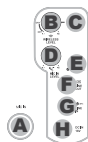

MA818W

Portable Wireless Mini-PA

Tour Guide / School Teacher / Presenter

General Description

The MA818W is a light-weight portable Wireless PA with a rechargeable battery and includes a wireless microphone for convenient speaking and music reinforcement. An optional PRA535NC/P push-to-talk wired noise-cancelling microphone is also available, featuring excellent attenuation of ambient noise. The MA818W comes with a shoulder strap for voice-on-the-move and is a convenient PA tool for schools, churches, presentations and tour guides. There is a 5/8" threaded socket at the bottom for mounting the MA818 onto a microphone stand.

Panel Description

- A. 6.3 mm wired mic input (8 VDC supplied)
- B. Wireless mic volume control and power switch
- C. Power Indicator
- D. Wired mic volume control
- E. Charging and low battery power indicator
- F. 3.5 mm line output for recorder or PA system
- G. 3.5 mm line output for portable music player
- H. DC input