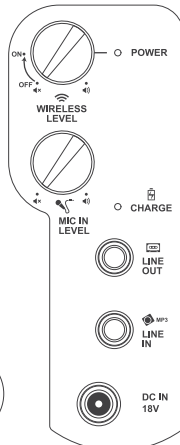

MA818W

Portable Wireless Mini-PA

Tour Guide / School Teacher / Presenter

General Description

The MA818W is a light-weight portable Wireless PA with a rechargeable battery and includes a wireless microphone for convenient speaking and music reinforcement. An optional PRA535NC/P push-to-talk wired noise-cancelling microphone is also available, featuring excellent attenuation of ambient noise. The MA818W comes with a shoulder strap for voice-on-the-move and is a convenient PA tool for schools, churches, presentations and tour guides. There is a 5/8" threaded socket at the bottom for mounting the MA818 onto a microphone stand.

Features

- Light-weight and portable, allowing easy handling, hanging on the shoulder, or placing on a mic stand or table
- A wireless microphone is provided and selectable from handheld transmitter or bodypack transmitter with a choice of lavalier or headworn microphone
- 4-hours charge can give 8 hours of continuous use
- 1/8" (3.5 mm) stereo mini input and output connectors can accept portable music players or other audio sources
- Power saving circuitry design
- Highly intelligible voice reproduction
- A cloth storage bag for storing accessories
- Battery or AC power
- Can reach an audience of 200

Panel Description

- A. 6.3 mm wired mic input (8 VDC supplied)
- B. Wireless mic volume control and power switch
- C. Power Indicator
- D. Wired mic volume control
- E. Charging and low battery power indicator
- F. 3.5 mm line output for recorder or PA system
- G. 3.5 mm line output for portable music player
- H. DC input