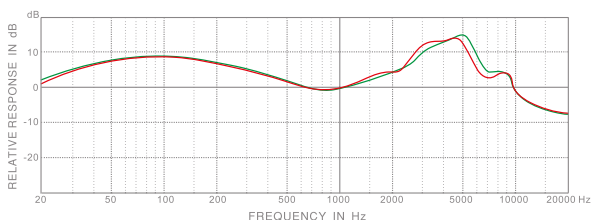

HD387 IN-EAR HEADPHONES

Description

HD387 is equipped with 8 mm drivers which provides wide and flat frequency response and full spectrum details. Delicate treble and powerful bass delivers immersive music experience!

Specifications

Types	In-ear
Driver	Ø8 mm, Neodymium
Sensitivity	106 dB SPL (1 mW)
Frequency Response	20 – 20,000 Hz
Rated Impedance	16 Ω (Copper-coated aluminium wire)
Cables	1.2 meter (3.9 ft.)
Connector	Gold-plated stereo mini jack