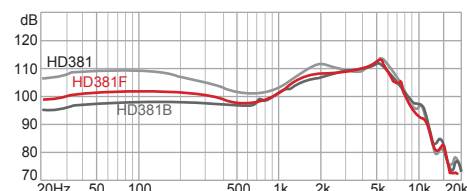

HD381曲線趨近於S牌CX400，豐富的低頻能量，讓你領略超低音的震撼與魄力。

Both the HD381 & S-brand CX400 have a similar curve, presenting a pronounced bass presence. The HD381 will surprise you with its powerful low end performance.