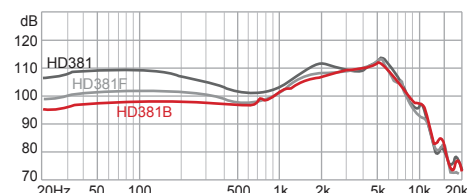

HD381F曲線近似S牌MDR-EX90LP。HD381F平衡的頻率響應適合播放大部份的音樂並且具有甜美的人聲，歌者好似站在你面前，向你傾訴一般。

Both the HD381F & S-brand MDR-EX90LP have a similar curve. The HD381F features a flat response, suitable for most kinds of music, and delivers a sweet vocal sound, as if the singer was standing right in front of you.