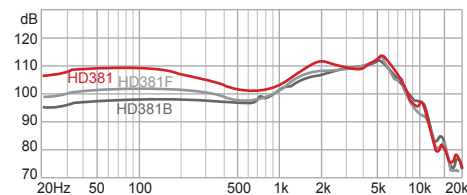

HD381系列頻率響圖