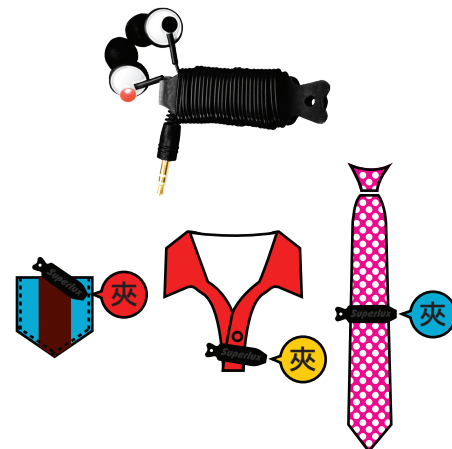

專利多功能捲線器

Patented multi-function cable wrapper/clip