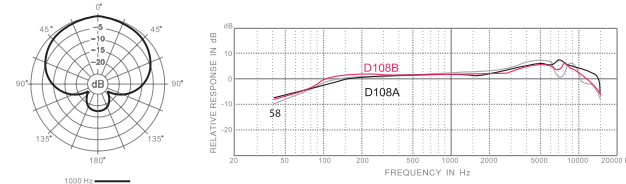

表面塗裝
D108A 鈦灰色
D108B 黑砂紋

接頭
XLR3M

尺寸
Ø48×177 mm
(Ø1.89×6.97 inch.)

淨重
290 g (10.2 oz)

隨貨附件
HM38S旋鈕夾子、YA2轉換
螺母、皮袋

選購附件
S40防風海綿罩

D108A, D108B and 58 have a similar frequency response. With its brightened midrange, bass roll-off and carefully contoured presence, the D108A is ideal for professional vocal use for recording with tailored vocal sound and best for close miking, while D108B is ideal for live sound reinforcement with enhanced bass punch.