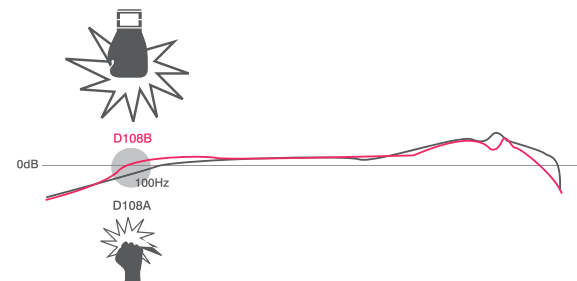

D108

DYNAMIC VOCAL MICROPHONE

動圈人聲麥克風

- Tailored to deliver clear and warm vocal reproduction
- Frequency response is good for intelligent recognition and the midhigh frequency band is bright, the low frequency band is solid powerful
- Exceptional uniform frequency response not only on-axis, but also off-axis
- High SPL capacity
- On/off switch with locking function
- Module capsule design, capsule or grille can be turned counterclockwise for easy replacement
- Gold-plated connectors

Model No.	Finish	Application	Tone
D108A	Titanium grey	Recording	Less proximity effect curve, best for close miking
D108B	Black	PA	Low frequency boost for more solid sound

- 重現清晰而溫暖的人聲
- 頻率響應具有語音特徵，中高頻音質明亮，低音純正有力
- 優異的偏軸頻率響應與軸上響應一致
- 耐聲壓級高
- 控制開關，具有鎖定功能
- 音頭模組化設計，可直接旋轉更換，鍍金接觸件

型號	顏色	應用	音色
D108A	鈦灰	錄音	符合人聲近講特製曲線
D108B	黑砂紋	現場擴音	具有適度增加的低音力度頻率響應