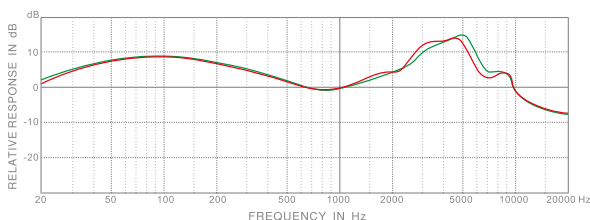

HD387i

IN-EAR HEADPHONES WITH REMOTE AND MIC

Description

HD387i includes an in-line remote control with microphone for your smartphone or iDevice. It is able to:

- Adjust the volume by pressing the "+" and "-" buttons.
- Control music and video playback — including play / pause and next / previous — by pressing the centre button.
- Record voice memos on supported devices.
- Answer and end calls.

Features

- Cubic backcup design delivers the bass reflection effect same as the speaker cabinet to provide deep but clean bass frequency for wide range use
- Ø8mm driver provides wide and flat frequency response and studio-level sound quality
- Equipped with three different sizes of earplugs and earhooks for every individual to find the best fit
- Ergonomic design improves the stability on ear and prevents fall off easily

Specifications

Types	In-ear
Driver	Ø8 mm, Neodymium
Sensitivity	106 dB SPL (1 mW)
Frequency Response	20 – 20,000 Hz
Rated Impedance	16 Ω (Copper-coated aluminium wire)
Cables	1.2 meter (3.9 ft.)
Connector	Gold-plated stereo mini jack