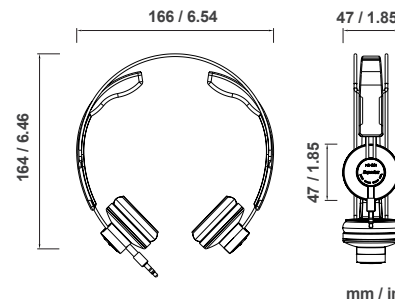

耳罩至耳朵壓力 Head Band Pressure

約3.5牛頓
Approx. 3.5N

- **I** 專利自動調整頭墊及自動轉向微調的耳罩結構，給予最佳舒適性
  Patented self-adjusting headpads and earpads construction custom designed to really fit your ear provide the ultimate in comfortable fit
- **E** 專利貼耳式軟膠耳罩，利用氣密方式，能依頭弓壓力自動調整貼耳程度
  Patented supra-aural soft rubber earpads featuring a self-adjustable air chamber automatically adjusted by caliper pressure

線材 Cable

可分離之1米及3米直線，單邊出線 detachable 1m(3.3 ft.) and 3m(9.8 ft.), single-sided

接頭 Connector

鍍金立體3.5mm接頭
Gold-plated stereo mini jack

淨重(不含線) Net Weight

90g(3.17 oz)

隨貨附件 Furnished Items

1米直線 1m (3.3 ft.) straight cable

料號 P/N IA10005510104

3米直線 3m (9.8 ft.) straight cable

料號 P/N IA10005510100

3.5/6.3mm鍍金立體轉接頭

Gold-plated 1/8" to 1/4" adapter

料號 P/N JA10063350902

線扣 Cable clip

料號 P/N LA1HD668B0100

替換零件 Replacement Parts

軟膠耳罩 Soft rubber earpad

料號 P/N AU10005510100

軟膠頭墊 Soft rubber headpad

料號 P/N AU10005510101

The HD551 series headphones offer 3 distinctive sound profiles, each with its own character: The HD551 features an exceptionally deep low frequency, the HD551F presents a flat extended frequency response, and the HD551B has an excellent balanced character with a powerful bass punch.

As for the sound image presented by these headphones, the HD551 gives you the feeling of actually being on stage with the artists while the HD551F makes you feel as if you sitting on the front row and the HD551B puts you in the middle of the concert hall, enjoying a deep, rich sound. These three headphones also deliver excellent balance and clarity.

The patented ergonomically-designed headbands and ear pieces, combined with their light weight, make them very comfortable. The supra-aural earpads are made with a green macromolecular soft rubber, featuring a self-adjusting closed air chamber automatically adjusted by the caliper pressure to ensure consistent sound quality and no sound leakage. The soft rubber earpads do not have a cushion inside, but instead use the air to be the damping material. Also, the custom design of the self-adjusting headband and headpads make the HD551 Series have a very comfortable fit ...and a stylish look. Whether you're listening to an MP3 or other audio source, you can expect comfort and beautiful sound from your HD551 series headphones.