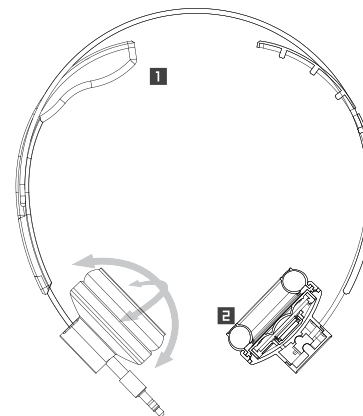

耳罩至耳朵壓力 Head Band Pressure

約3.5牛頓
Approx. 3.5N

- **I** 專利自動調整頭墊及自動轉向微調的耳罩結構，給予最佳舒適性
  Patented self-adjusting headpads and earpads construction custom designed to really fit your ear provide the ultimate in comfortable fit
- **E** 專利貼耳式軟膠耳罩，利用氣密方式，能依頭弓壓力自動調整貼耳程度
  Patented supra-aural soft rubber earpads featuring a self-adjustable air chamber automatically adjusted by caliper pressure

線材 Cable

可分離之1米及3米直線，單邊出線 detachable 1m(3.3 ft.) and 3m(9.8 ft.), single-sided

接頭 Connector

鍍金立體3.5mm接頭
Gold-plated stereo mini jack

淨重(不含線) Net Weight

90g(3.17 oz)

隨貨附件 Furnished Items

1米直線 1m (3.3 ft.) straight cable

料號 P/N IA10005510104

3米直線 3m (9.8 ft.) straight cable

料號 P/N IA10005510100

3.5/6.3mm鍍金立體轉接頭

Gold-plated 1/8" to 1/4" adapter

料號 P/N JA10063350902

線扣 Cable clip

料號 P/N LA1HD668B0100

替換零件 Replacement Parts

軟膠耳罩 Soft rubber earpad

料號 P/N AU10005510100

軟膠頭墊 Soft rubber headpad

料號 P/N AU10005510101

The HD551 series headphones offer 3 distinctive sound profiles, each with its own character: The HD551 features an exceptionally deep low frequency, the HD551F presents a flat extended frequency response, and the HD551B has an excellent balanced character with a powerful bass punch.

As for the sound image presented by these headphones, the HD551 gives you the feeling of actually being on stage with the artists while the HD551F makes you feel as if you sitting on the front row and the HD551B puts you in the middle of the concert hall, enjoying a deep, rich sound. These three headphones also deliver excellent balance and clarity.

The patented ergonomically-designed headbands and ear pieces, combined with their light weight, make them very comfortable. The supra-aural earpads are made with a green macromolecular soft rubber, featuring a self-adjusting closed air chamber automatically adjusted by the caliper pressure to ensure consistent sound quality and no sound leakage. The soft rubber earpads do not have a cushion inside, but instead use the air to be the damping material. Also, the custom design of the self-adjusting headband and headpads make the HD551 Series have a very comfortable fit ...and a stylish look. Whether you're listening to an MP3 or other audio source, you can expect comfort and beautiful sound from your HD551 series headphones.