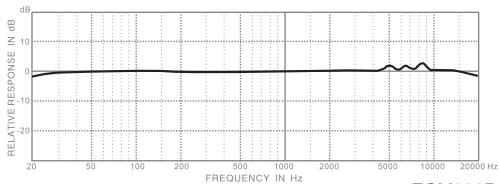

SPECIFICATIONS

*Note: Specifications are subject to change.

Type	Back electret, Ø6 mm (Ø0.24")	Max. SPL	132 dB SPL
Polar Pattern	Omni	Dynamic Range	110 dB
Frequency Response	20-20,000 Hz	Power Requirements	6V 4LR44, 0.5 mA, >200 hours
Sensitivity	-43 dBV/Pa (4 mV)	Finish	Champagne silver
Output Impedance	800 Ω	Connector	XLR3M
Min. Load Impedance	3,000 Ω	Dimensions	Ø21 × 170 mm (Ø0.83" × 6.7")
S/N Ratio	72 dB	Net Weight (without battery)	150 g (5.3 oz)
Equivalent Output Noise	22 dB SPL		

ECM888B FREQUENCY RESPONSE (OMNI)