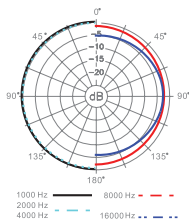

SPECIFICATIONS

*Note: Specifications are subject to change.

Type	Back electret, Ø6 mm (Ø0.24")	Max. SPL	132 dB SPL
Polar Pattern	Omni	Dynamic Range	110 dB
Frequency Response	20-20,000 Hz	Power Requirements	6V 4LR44, 0.5 mA, >200 hours
Sensitivity	-43 dBV/Pa (4 mV)	Finish	Champagne silver
Output Impedance	800 Ω	Connector	XLR3M
Min. Load Impedance	3,000 Ω	Dimensions	Ø21 × 170 mm (Ø0.83" × 6.7")
S/N Ratio	72 dB	Net Weight (without battery)	150 g (5.3 oz)
Equivalent Output Noise	22 dB SPL		

ECM888B FREQUENCY RESPONSE (OMNI)