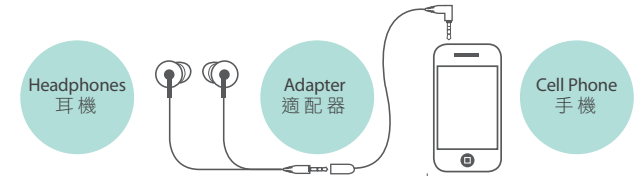

隨貨附件

便攜盒
一對大耳套 (黑色)
一對中耳套 (灰色)
一對小耳套 (白色) 已裝在耳機上

Optional Accessories

Music Phone Adapters
E901P / 3.5, a 3.5mm, 4-pin plug
E901P / 2.5, a 2.5mm, 4-pin plug

選購配件

音樂手機適配器
E901P / 3.5
E901P / 2.5

This accessory adds a concealed microphone to your Superlux earphones for music cell phones, and the microphone is tuned to enhance intelligibility with a boost from 2 kHz to 5 kHz to enable clear conversations even in noisy environments. The control button for sending/ending calls allows you to switch easily between music and calls. There are 2 plug sizes, 2.5 mm and 3.5 mm to match your music cell phone.

E901P / 3.5:
3.5 mm 4-pin plug, 90 cm long, compatible with Apple iPhone and Blackberry Curve

E901P / 2.5:
2.5 mm 4-pin plug, 90 cm long, compatible with mobile phones with a 4-pin, 2.5 mm headset jack