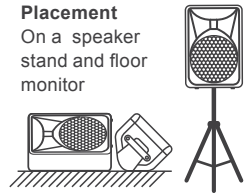

System includes:
1 × MA208W
2 × VT6 handheld transmitters
1 × External power supply