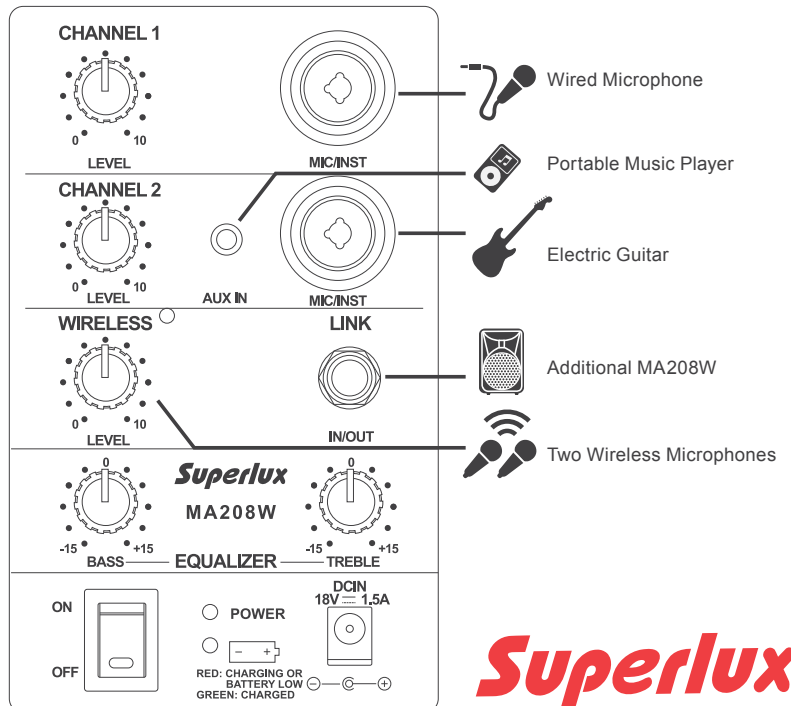

Controls and Connectors