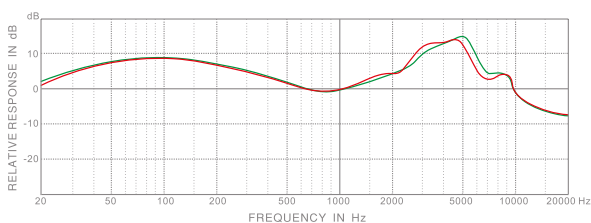

HDB311 IN-EAR WIRELESS SPORT HEADPHONES

Description

For the best listening experience, HDB311 is designed for sports and music lovers and provides ultimate comfortable wearing and listening experience.

HDB311 is equipped with Ø8 mm drivers to provide extremely flat frequency response and full-range details. Delicate treble and strong bass provide vivid and high-quality music experience even when taking exercise! Excellent stability when wearing. IPX5 level water-proof to resist sweat and spill water when taking exercise.

Features

- Cubic backcup design delivers the bass reflection effect same as the speaker cabinet to provide deep but clean bass frequency for wide range use
- Ø8 mm driver for excellent sound quality
- Standard Bluetooth® ver 4.0 specification for stable connection and no interference by the surrounding
- Includes an in-line remote control with microphone
- Able to cope with vigorous exercise and keep the comfort wearing at the same time
- Equipped with three different sizes of earplugs and ear hooks for every individual to find the best fit

Specifications

Types	In-ear
Driver	Ø8 mm, Neodymium
Sensitivity	103 dB SPL (1 mW)
Frequency Response	20 – 20,000 Hz
Rated Impedance	16 Ω (Copper-coated aluminium wire)
Cables	0.5 meter (1.6 ft.)
Operating Distance	10 meter (free space)
Support	HFP / HSP / A2DP / AVRCP
Battery	
Talk time	Up to 6 hrs
Music playtime	Up to 4 hrs
Charging time	Around 1.5 hrs