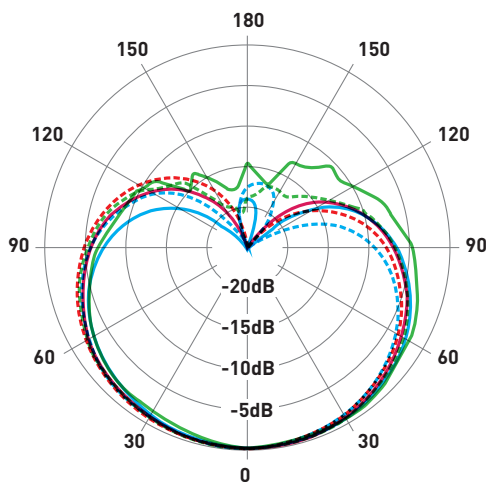

Equipped with tailored diaphragm and precise directivity, TM58 series give full and powerful sound. The higher SPL and high-grade transient response of TM58 series compared with other microphones will make the stage performance strong and the penetrating.

TM58 Type: Dynamic | Polar Pattern: Cardioid | Frequency Response: 50-18k Hz | Sensitivity: -52 ± 2 dB | Impedance: 500Ω | Max. SPL: 155 dB SPL |

TM58U Type: Dynamic | Polar Pattern: Cardioid | Frequency Response: 20-20k Hz | Sensitivity: -48 ± 2 dBV/Pa | Impedance: 90Ω | Max. SPL: >164 dB SPL | Power Requirements: USB 5V, 50 mA | Resolution: Up to 16 bit / 44.1/48k Hz sampling rate | Accessories Furnished: HM26 /DS01