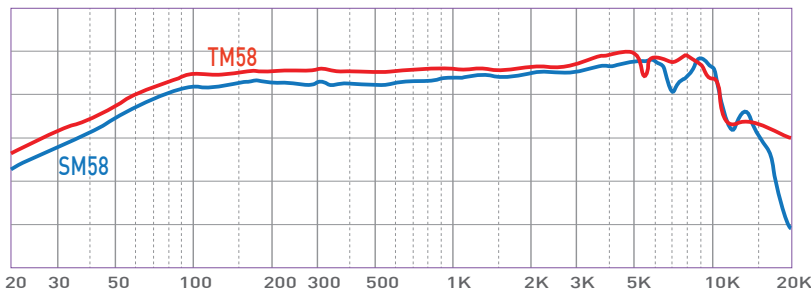

TM58 Type: Dynamic | Polar Pattern: Cardioid | Frequency Response: 50-18k Hz | Sensitivity: -52 ± 2 dB | Impedance: 500Ω | Max. SPL: 155 dB SPL |

TM58U Type: Dynamic | Polar Pattern: Cardioid | Frequency Response: 20-20k Hz | Sensitivity: -48 ± 2 dBV/Pa | Impedance: 90Ω | Max. SPL: >164 dB SPL | Power Requirements: USB 5V, 50 mA | Resolution: Up to 16 bit / 44.1/48k Hz sampling rate | Accessories Furnished: HM26 /DS01