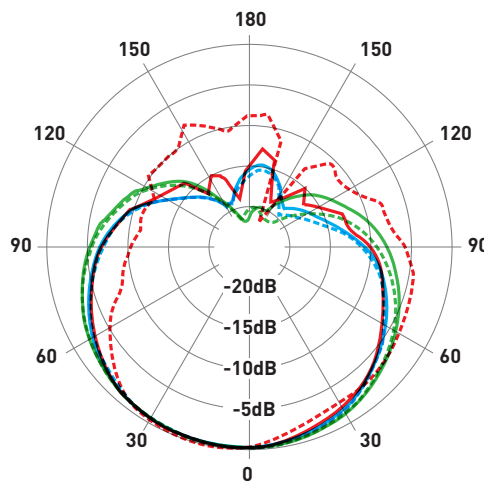

TM58 2000Hz
SM58 2000Hz
TM58 4000Hz
SM58 4000Hz
TM58 8000Hz
SM58 8000Hz

TM58 /U - Interim Catalogue 暫行目錄

*Specifications are subject to change without notice

*設計和規格如有更改，恕不另行通知

www.superlux.com.tw