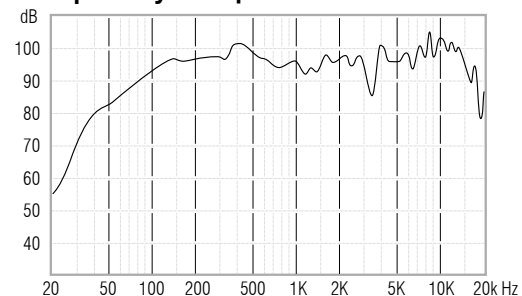

Frequency Response

GOANG-FANN CO., LTD

3F, No.7, Alley 2, Lane 342, Fu-Der 1st Road
Hsichih, Taipei, Taiwan

Tel: 886-2-26931323
Fax: 886-2-26948990

E-mail: sales@superlux.com.tw
Http://www.superlux.com.tw