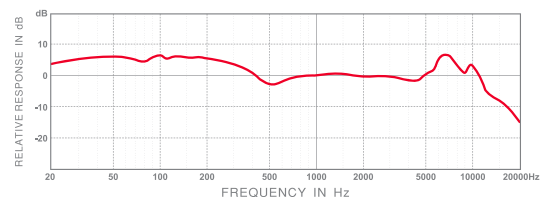

Included

Specifications

Types	Dynamic, Closed-back
Driver	Ø40 mm, Neodymium
Sensitivity	102 dB SPL (1 W)
Frequency Response	10 Hz – 20 kHz
Max. Input Power	200 mW
Rated Impedance	68 Ω
Earpads	Leatherette
HeadBand Pressure	Approx 4.5N
Cables	1.2-meter (3.94 ft.) cable with in-line control and mic / 1.2-meter (3.94 ft.) standard headphone cable
Connector	1/8 (3.5mm) low profile angled plug / 1/8 (3.5mm) straight plug
Finish	Black
Weight (w/o cable)	285 g (10.0 oz.)