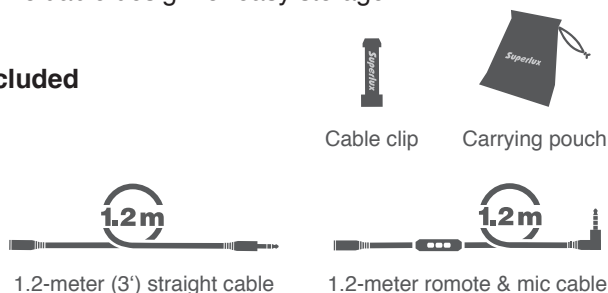

HD685 HIGH-DEFINITION STEREO HEADPHONES

Description

Designed to reproduce a tight bass while also featuring a sweet and clear mid-high sound profile, the HD685 is a pleasant partner for enjoying your music on the move, whether walking or sitting in a coffee shop. Its foldable structure allows for easy storage, saving your space, and the extra headphone cable includes an in-line control with microphone to allow you to easily pick up an incoming call. The HD685 is the perfect companion to enjoy your favorite music wherever you go.

Features

- Reveals details and powerful bass for today's music
- In-line control headphone cable with microphone, made for smartphones
- Soft ear pads and headband provide comfortable fit
- Foldable design for easy storage

Included

Specifications

Types	Dynamic, Closed-back
Driver	Ø40 mm, Neodymium
Sensitivity	102 dB SPL (1 W)
Frequency Response	10 Hz – 20 kHz
Max. Input Power	200 mW
Rated Impedance	68 Ω
Earpads	Leatherette
HeadBand Pressure	Approx 4.5N
Cables	1.2-meter (3.94 ft.) cable with in-line control and mic / 1.2-meter (3.94 ft.) standard headphone cable
Connector	1/8 (3.5mm) low profile angled plug / 1/8 (3.5mm) straight plug
Finish	Black
Weight (w/o cable)	285 g (10.0 oz.)