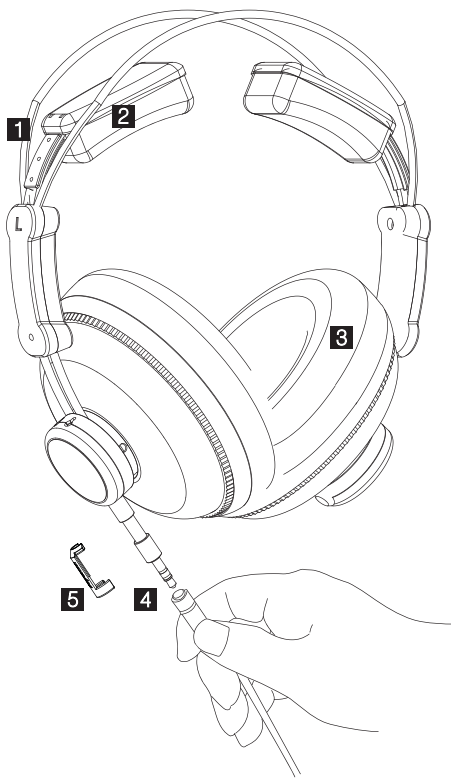

HD669

Professional Studio Standard Headphones_Closed-back

專業錄音棚標準監聽耳機 - 全閉式

Superlux®

舒伯樂

特性 Features

1. 專利堅固結構設計與製造
  Patented durable structure.
2. 舒適自動調整頭墊
  Comfortable, self-adjusting headband pads.
3. 舒適且耐用耳罩
  Comfortable, long-lasting ear pads.
4. 可分離，單邊出線
  Detachable, single side cable.
5. 內含線扣可預防耳機線脫落
  Included cable clip to secure cable from pulling out by incident.

環包式耳罩設計

Circumaural earphones.

高隔離噪音效果

High noise attenuation.

高解析度驅動器

High resolution drivers.

精密調整聲學腔體

Precision tuned acoustic chamber.